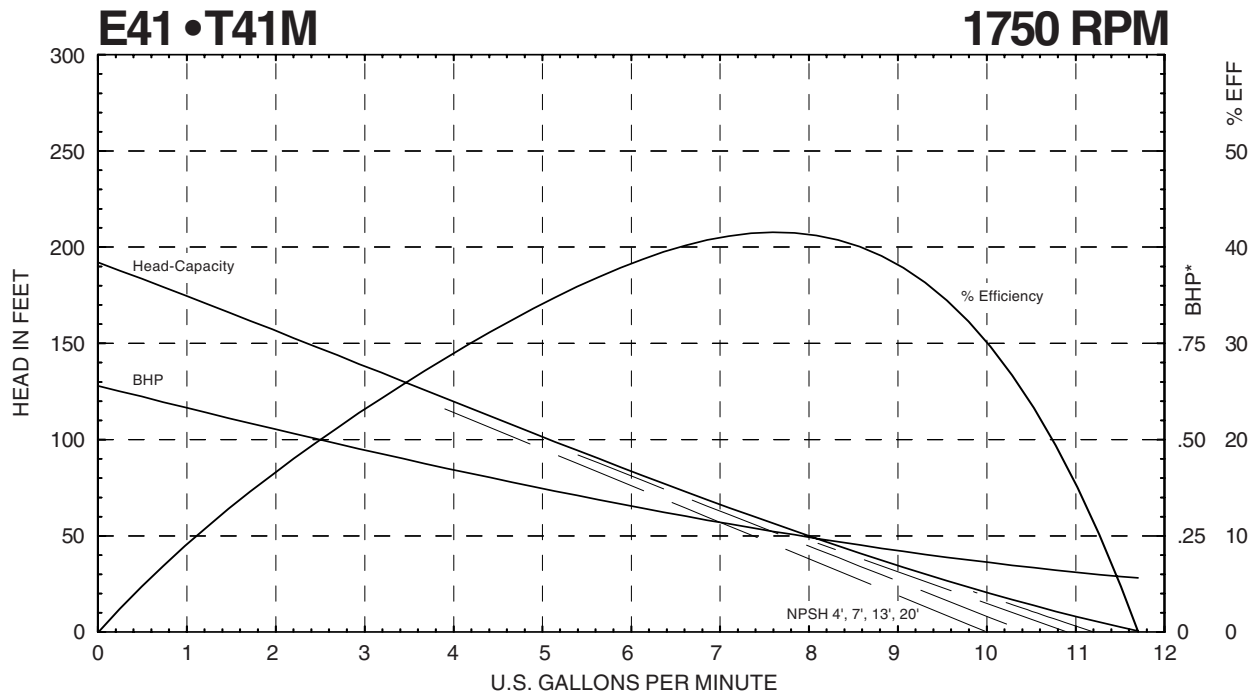

SERIES E41 • T41

Performance Curves

MTH PUMPS

401 West Main Street • Plano, IL 60545-1436
Phone: 630-552-4115 • Fax: 630-552-3688
URL: MTHPUMPS.COM
Email: SALES@MTHPUMPS.COM

* Horsepower data is valid for 1.0 specific gravity fluids only