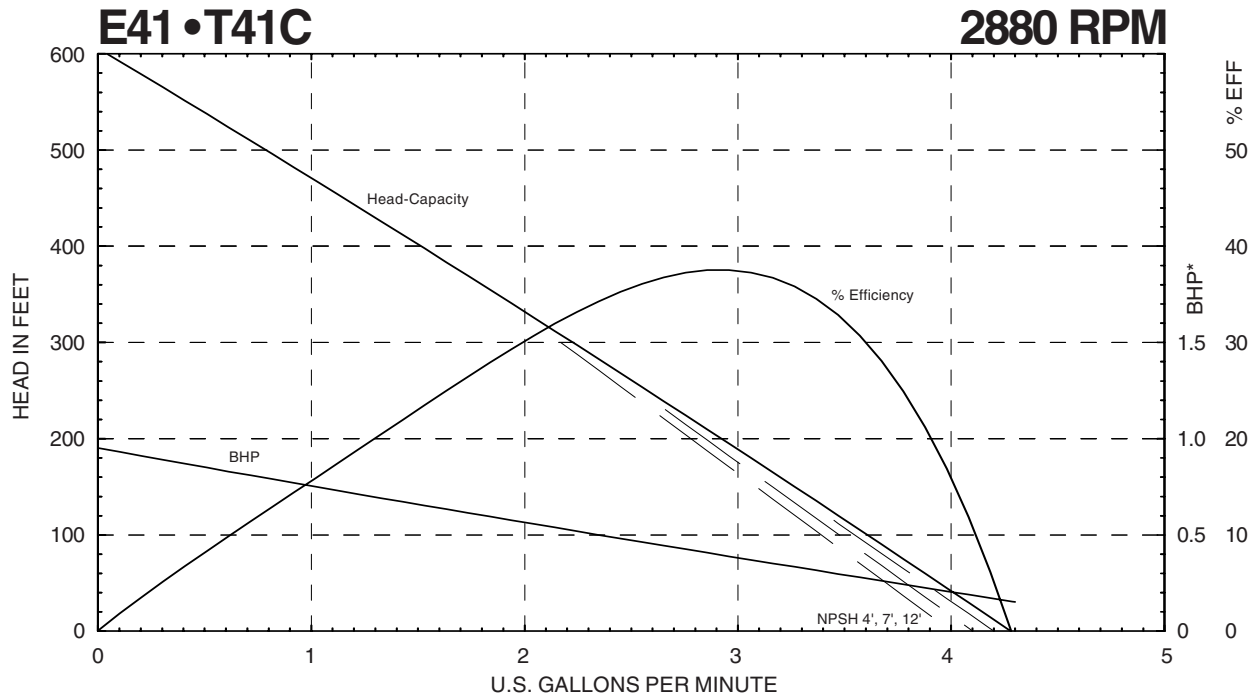

Performance Curves

MTH PUMPS

401 West Main Street • Plano, IL 60545-1436
Phone: 630-552-4115 • Fax: 630-552-3688
Email: SALES@MTHPUMPS.COM
<http://WWW.MTHPUMPS.COM>

* Horsepower data is valid for 1.0 specific gravity fluids only