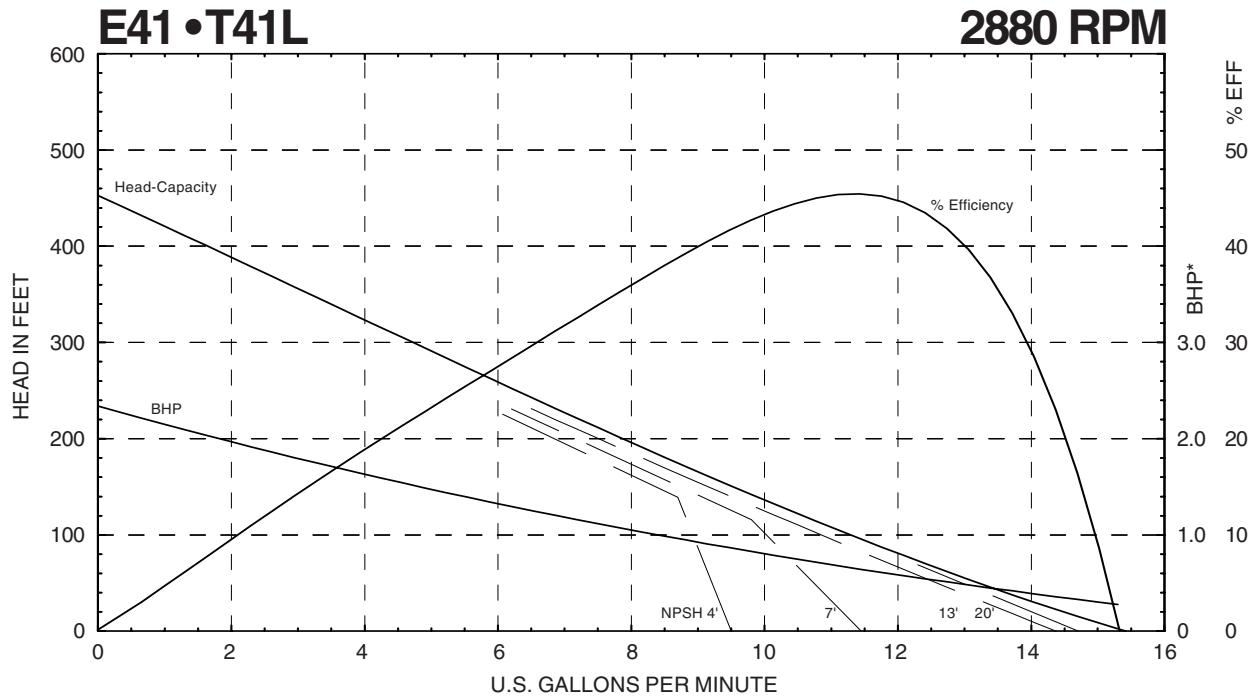

Performance Curves

MTH PUMPS

401 West Main Street • Plano, IL 60545-1436
Phone: 630-552-4115 • Fax: 630-552-3688
Email: SALES@MTHPUMPS.COM
<http://WWW.MTHPUMPS.COM>

* Horsepower data is valid for 1.0 specific gravity fluids only