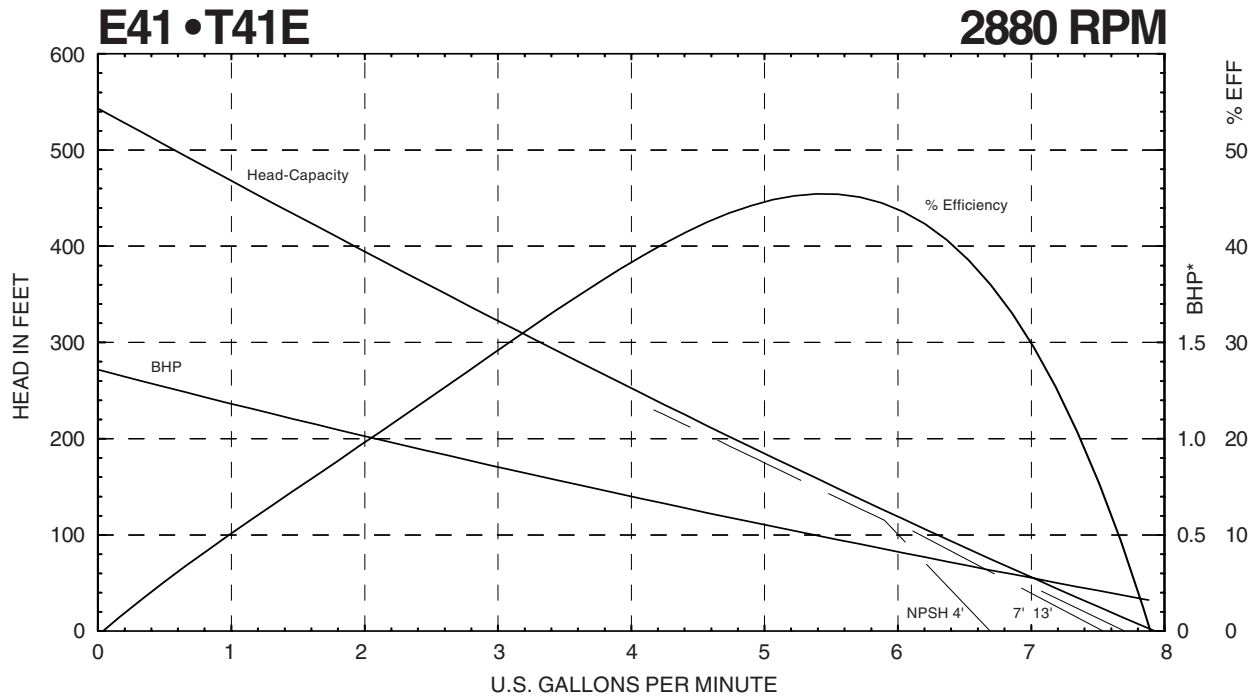

Performance Curves

MTH PUMPS

401 West Main Street • Plano, IL 60545-1436
Phone: 630-552-4115 • Fax: 630-552-3688
Email: SALES@MTHPUMPS.COM
<http://WWW.MTHPUMPS.COM>

* Horsepower data is valid for 1.0 specific gravity fluids only