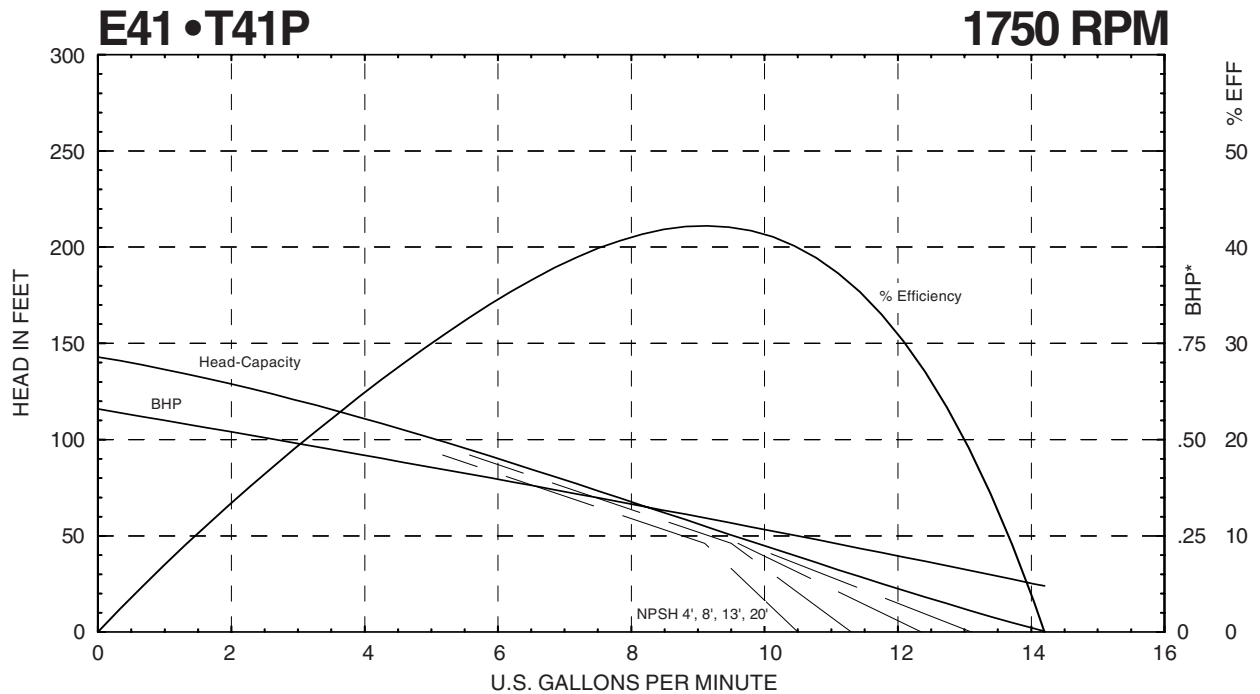

SERIES E41 • T41

Performance Curves

MTH PUMPS

401 West Main Street • Plano, IL 60545-1436
Phone: 630-552-4115 • Fax: 630-552-3688
URL: MTHPUMPS.COM
Email: SALES@MTHPUMPS.COM

* Horsepower data is valid for 1.0 specific gravity fluids only