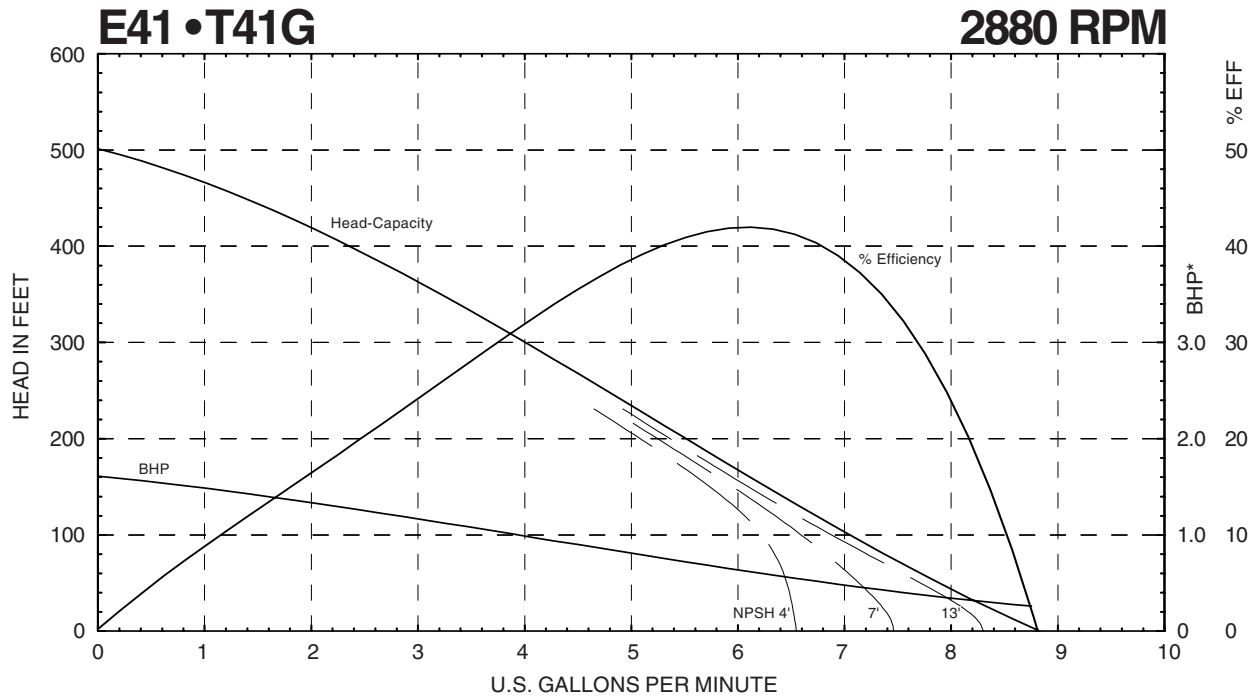

Performance Curves

MTH PUMPS

401 West Main Street • Plano, IL 60545-1436
Phone: 630-552-4115 • Fax: 630-552-3688
Email: SALES@MTHPUMPS.COM
<http://WWW.MTHPUMPS.COM>

* Horsepower data is valid for 1.0 specific gravity fluids only