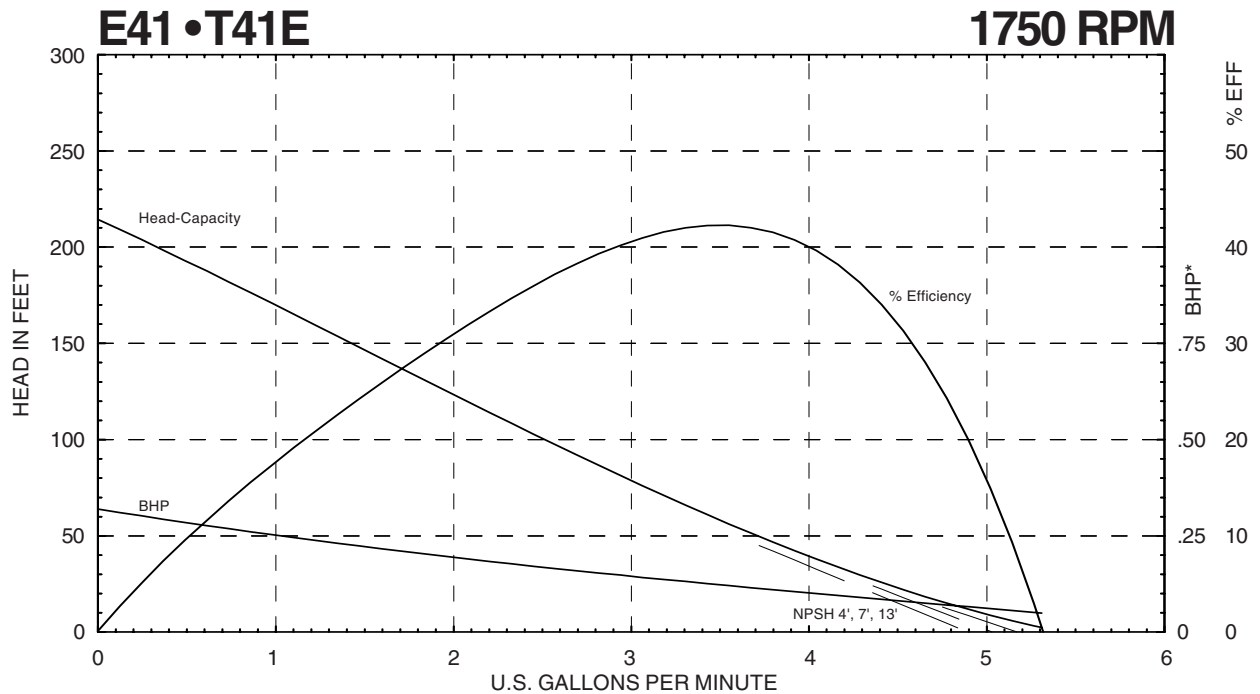

SERIES E41 • T41

Performance Curves

MTH PUMPS

401 West Main Street • Plano, IL 60545-1436
Phone: 630-552-4115 • Fax: 630-552-3688
URL: MTHPUMPS.COM
Email: SALES@MTHPUMPS.COM

* Horsepower data is valid for 1.0 specific gravity fluids only