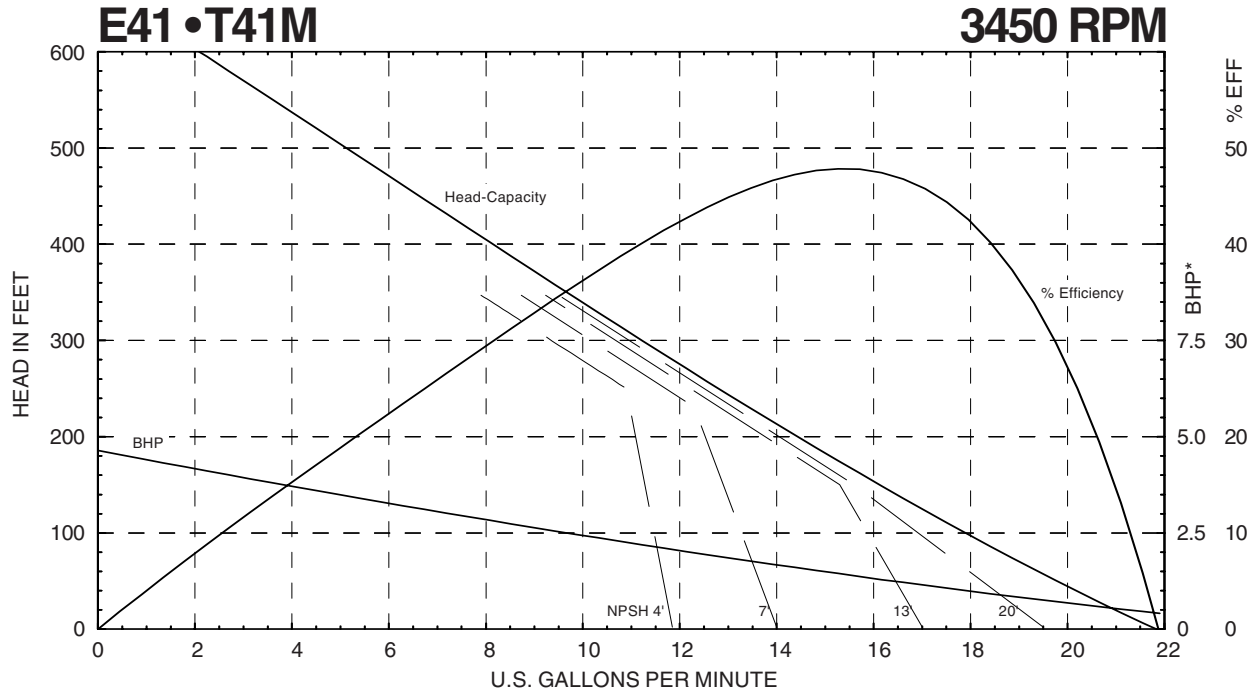

SERIES E41 • T41

Performance Curves

MTH PUMPS

401 West Main Street • Plano, IL 60545-1436
Phone: 630-552-4115 • Fax: 630-552-3688
URL: MTHPUMPS.COM
Email: SALES@MTHPUMPS.COM

* Horsepower data is valid for 1.0 specific gravity fluids only