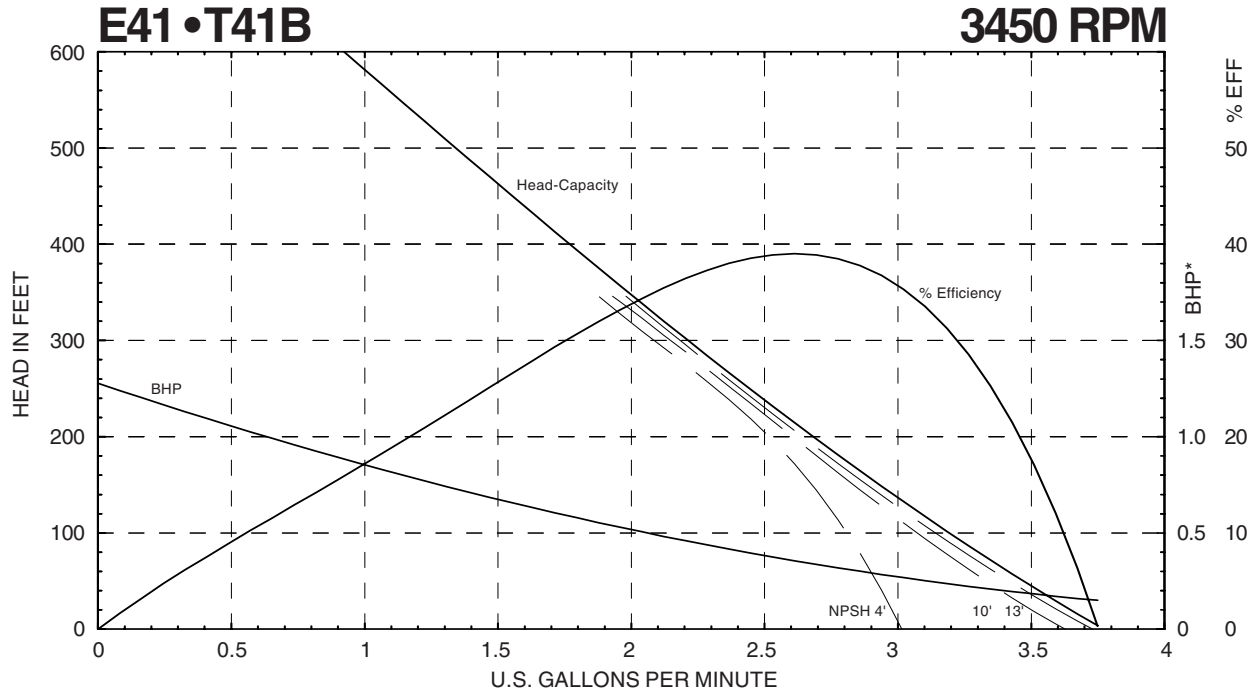

SERIES E41 • T41

Performance Curves

MTH PUMPS

401 West Main Street • Plano, IL 60545-1436
Phone: 630-552-4115 • Fax: 630-552-3688
URL: MTHPUMPS.COM
Email: SALES@MTHPUMPS.COM

* Horsepower data is valid for 1.0 specific gravity fluids only