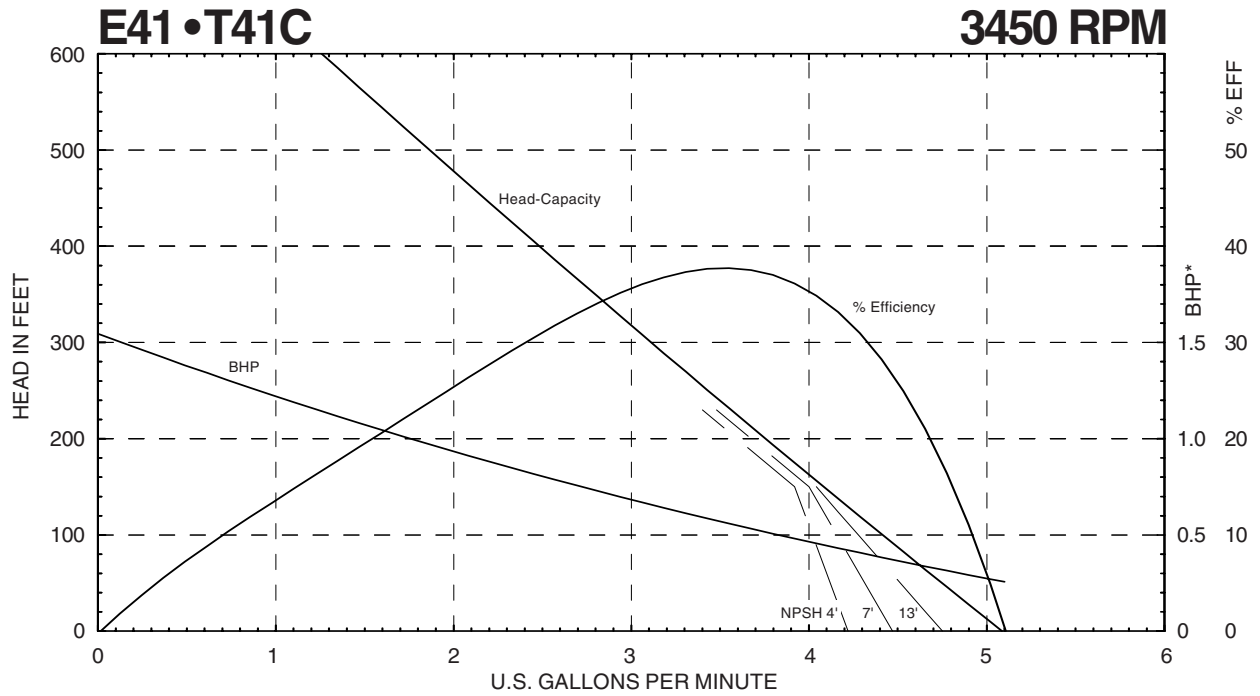

SERIES E41 • T41

Performance Curves

MTH PUMPS

401 West Main Street • Plano, IL 60545-1436
Phone: 630-552-4115 • Fax: 630-552-3688
URL: MTHPUMPS.COM
Email: SALES@MTHPUMPS.COM

* Horsepower data is valid for 1.0 specific gravity fluids only