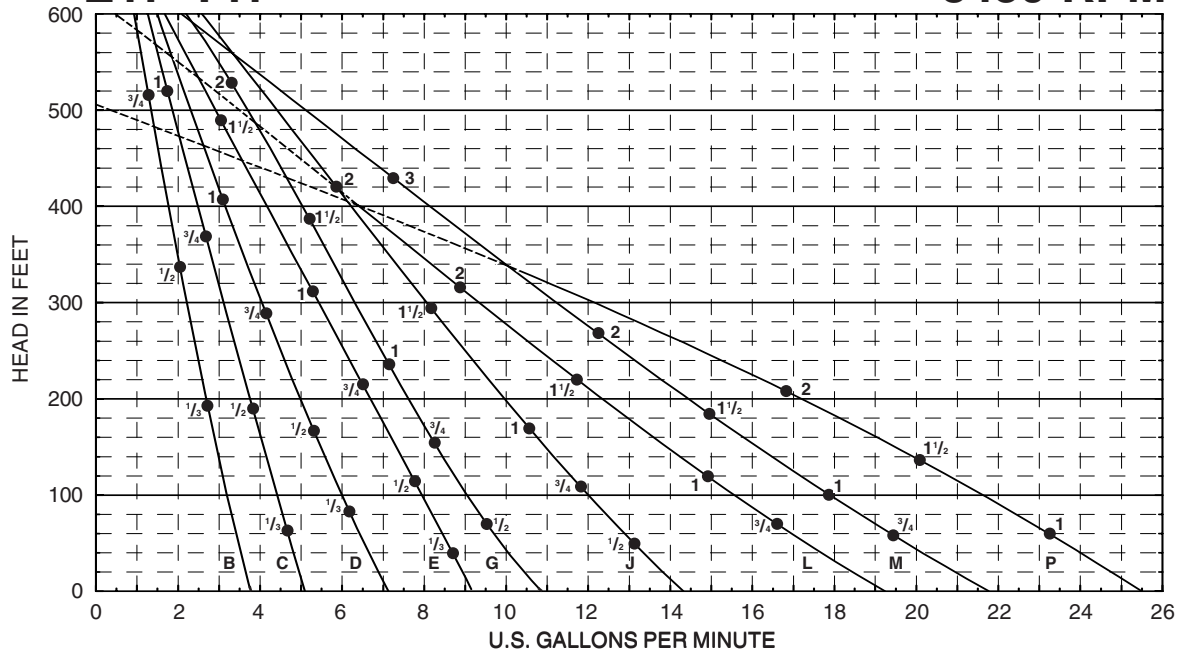

E41 • T41 (60 Hz Horsepower Selections for All Motor Enclosures*) **3450 RPM**