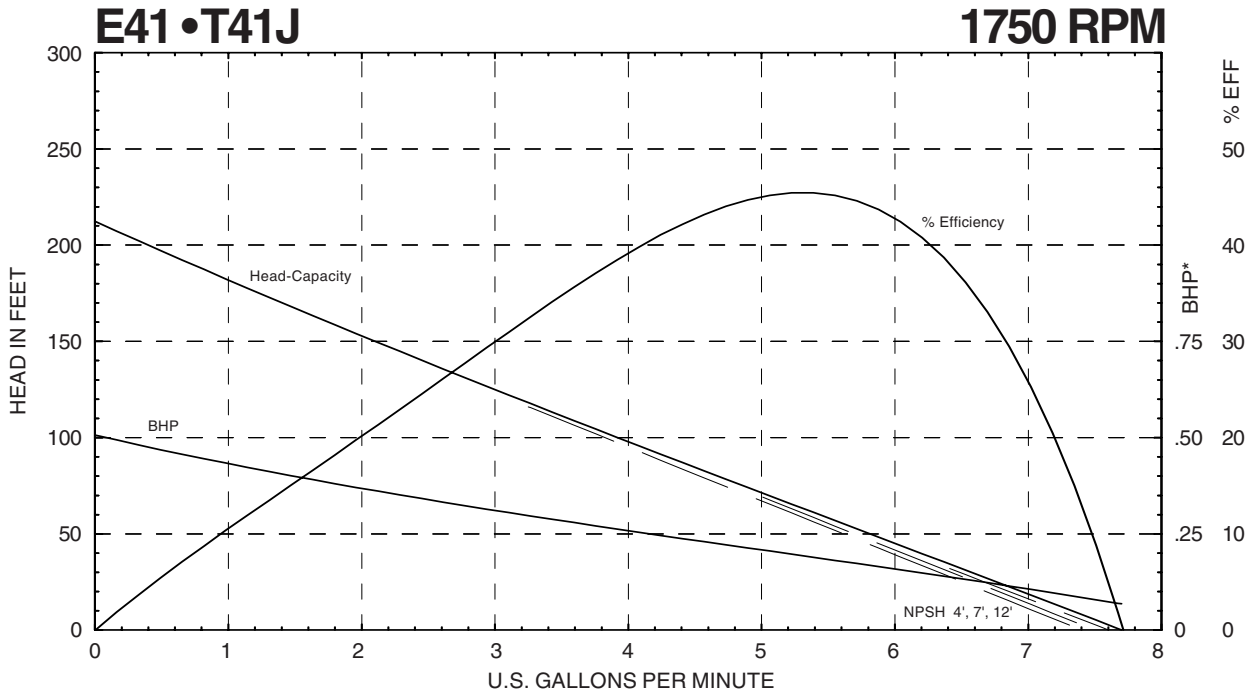

SERIES E41 • T41

Performance Curves

MTH PUMPS

401 West Main Street • Plano, IL 60545-1436
Phone: 630-552-4115 • Fax: 630-552-3688
URL: MTHPUMPS.COM
Email: SALES@MTHPUMPS.COM

* Horsepower data is valid for 1.0 specific gravity fluids only