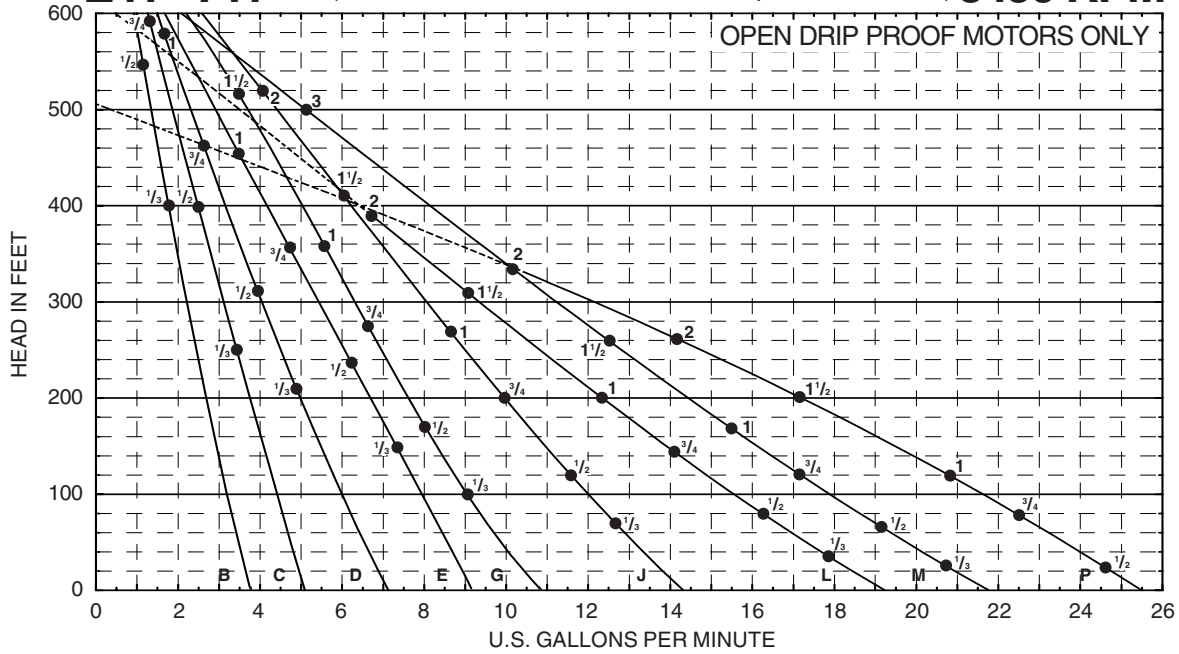

# Performance Curves

**E41 • T41** (60 Hz ODP Service Factor Motor Horsepower Selections\*) **3450 RPM**

**E41 • T41** (60 Hz Horsepower Selections for All Motor Enclosures\*) **3450 RPM**

**MTH PUMPS**

401 West Main Street • Plano, IL 60545-1436  
 Phone: 630-552-4115 • Fax: 630-552-3688  
 URL: MTHPUMPS.COM  
 Email: SALES@MTHPUMPS.COM