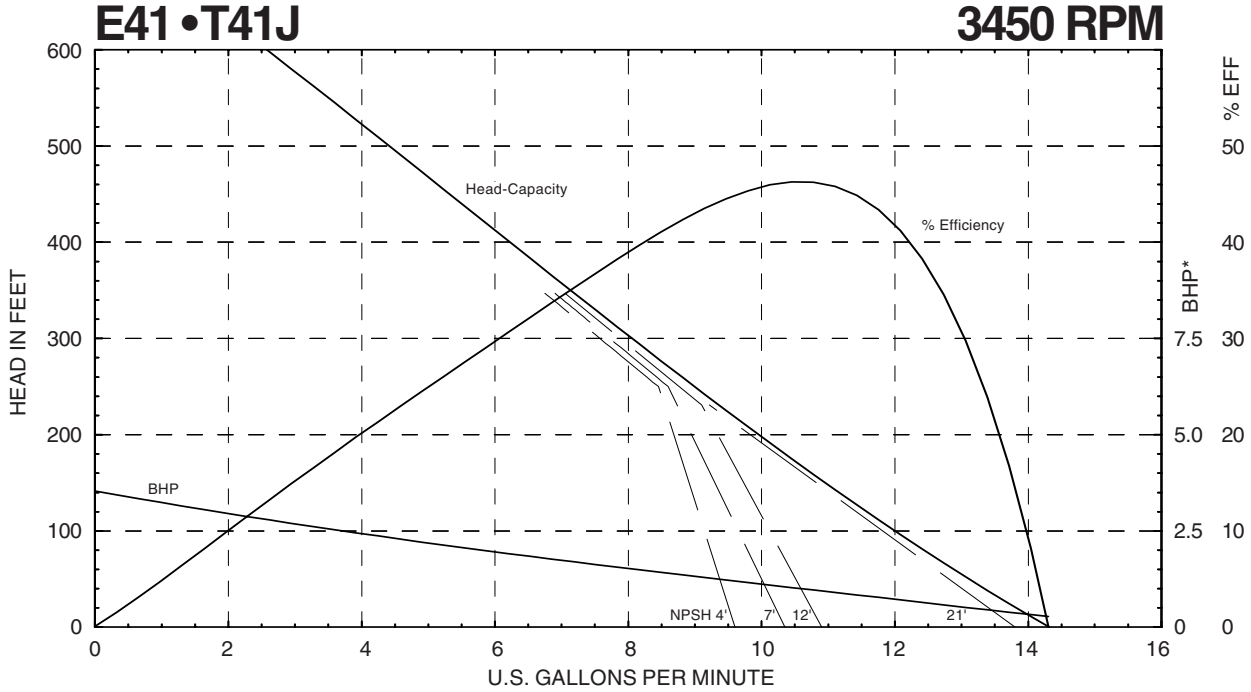

SERIES E41 • T41

Performance Curves

MTH PUMPS

401 West Main Street • Plano, IL 60545-1436
Phone: 630-552-4115 • Fax: 630-552-3688
URL: MTHPUMPS.COM
Email: SALES@MTHPUMPS.COM

* Horsepower data is valid for 1.0 specific gravity fluids only