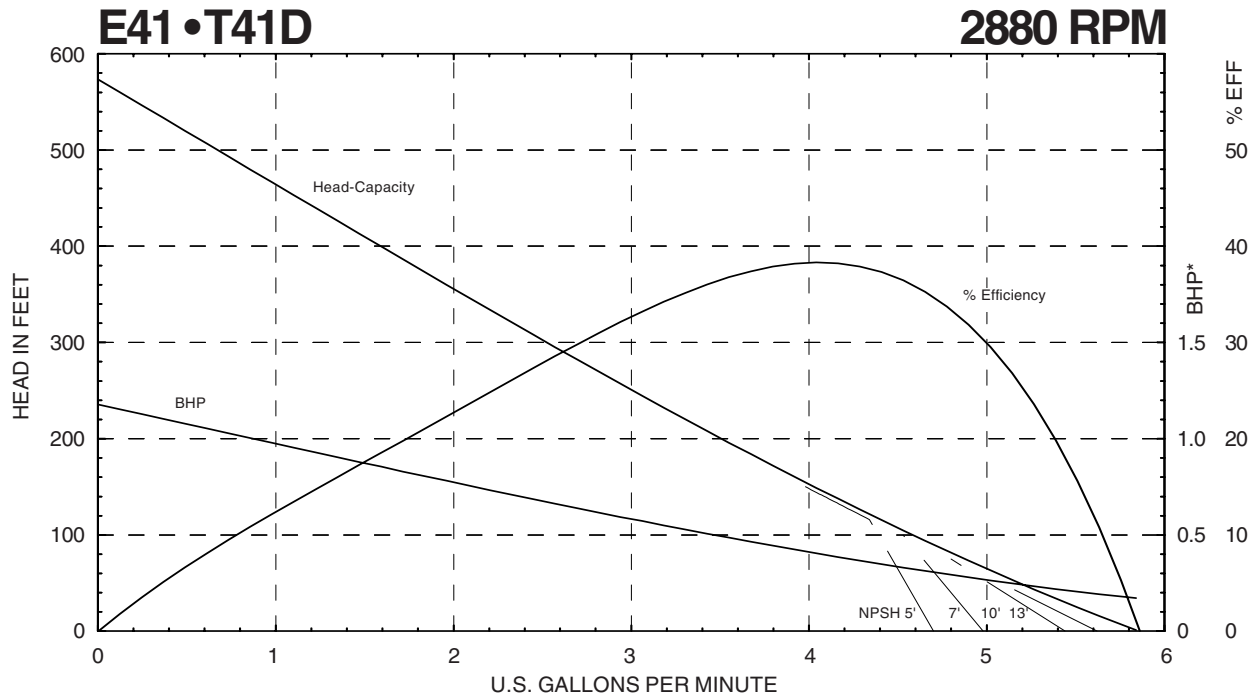

Performance Curves

MTH PUMPS

401 West Main Street • Plano, IL 60545-1436
Phone: 630-552-4115 • Fax: 630-552-3688
Email: SALES@MTHPUMPS.COM
<http://WWW.MTHPUMPS.COM>

* Horsepower data is valid for 1.0 specific gravity fluids only