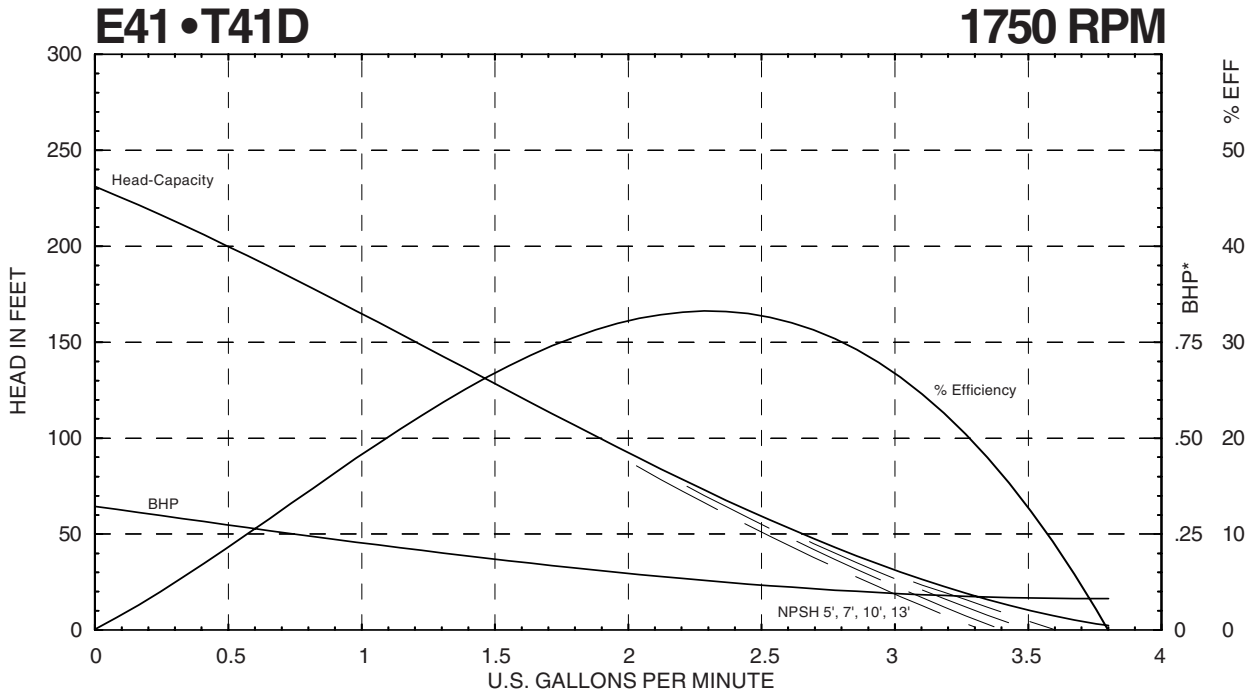

SERIES E41 • T41

Performance Curves

MTH PUMPS

401 West Main Street • Plano, IL 60545-1436
Phone: 630-552-4115 • Fax: 630-552-3688
URL: MTHPUMPS.COM
Email: SALES@MTHPUMPS.COM

* Horsepower data is valid for 1.0 specific gravity fluids only