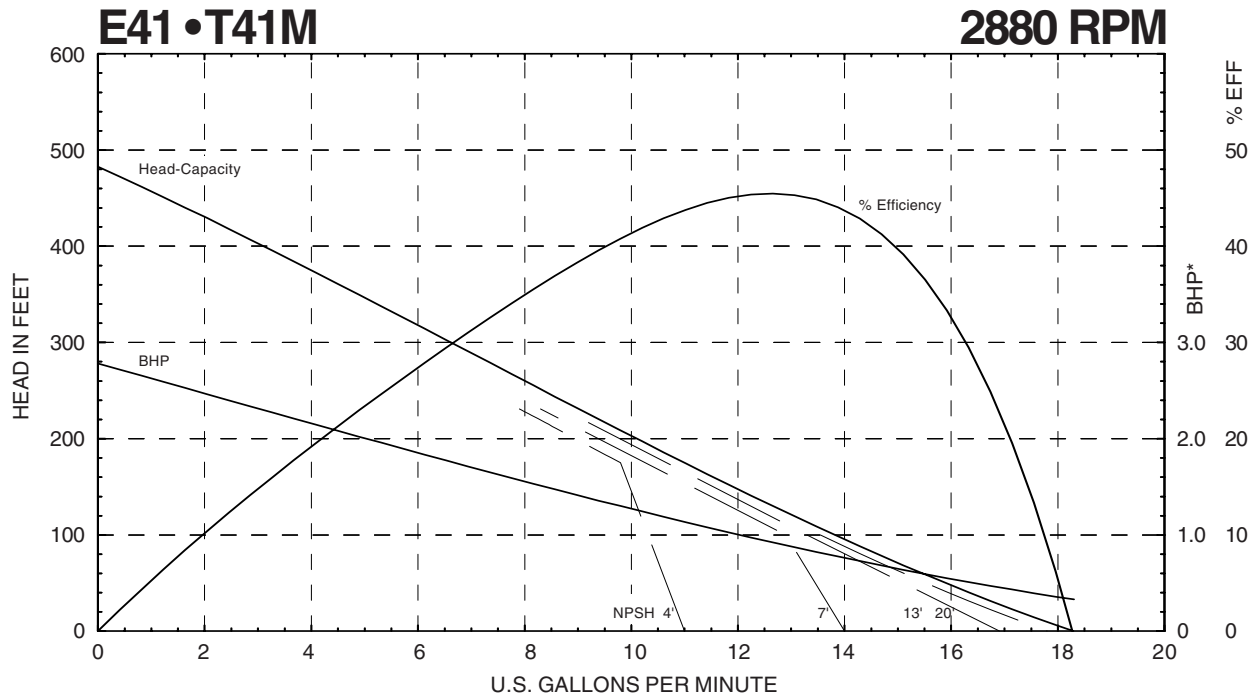

Performance Curves

MTH PUMPS

401 West Main Street • Plano, IL 60545-1436
Phone: 630-552-4115 • Fax: 630-552-3688
Email: SALES@MTHPUMPS.COM
<http://WWW.MTHPUMPS.COM>

* Horsepower data is valid for 1.0 specific gravity fluids only