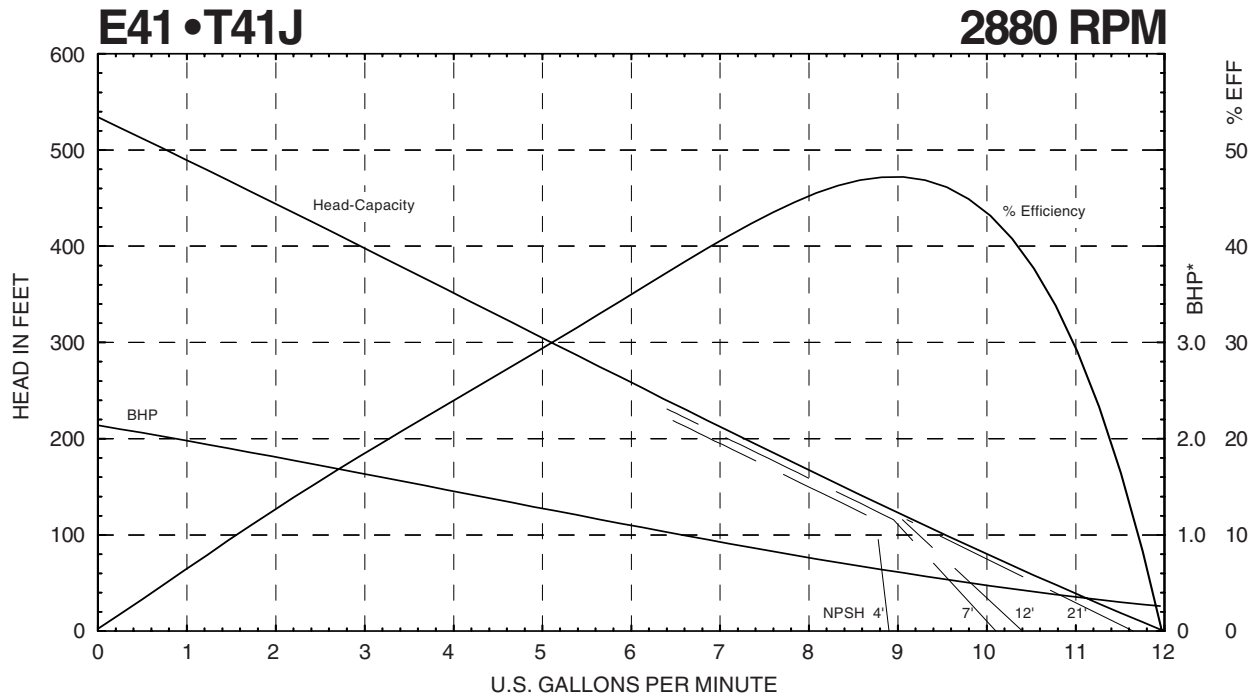

Performance Curves

MTH PUMPS

401 West Main Street • Plano, IL 60545-1436
Phone: 630-552-4115 • Fax: 630-552-3688
Email: SALES@MTHPUMPS.COM
<http://WWW.MTHPUMPS.COM>

* Horsepower data is valid for 1.0 specific gravity fluids only