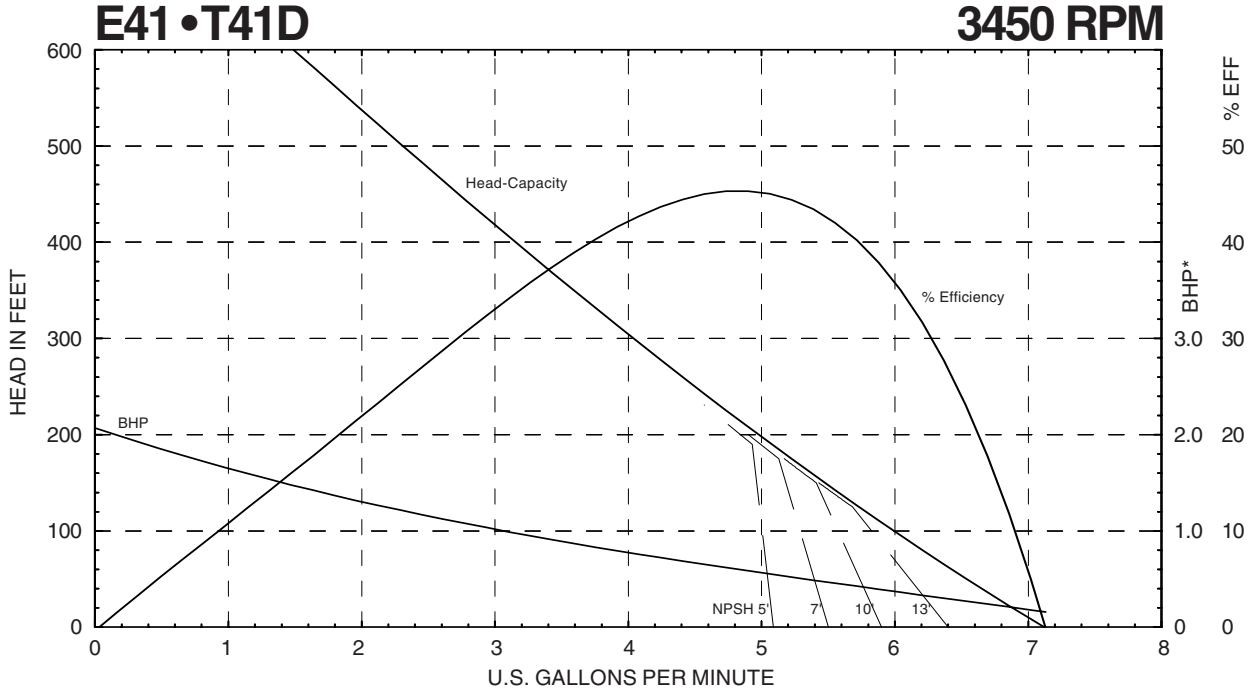

SERIES E41 • T41

Performance Curves

MTH PUMPS

401 West Main Street • Plano, IL 60545-1436
Phone: 630-552-4115 • Fax: 630-552-3688
URL: MTHPUMPS.COM
Email: SALES@MTHPUMPS.COM

* Horsepower data is valid for 1.0 specific gravity fluids only