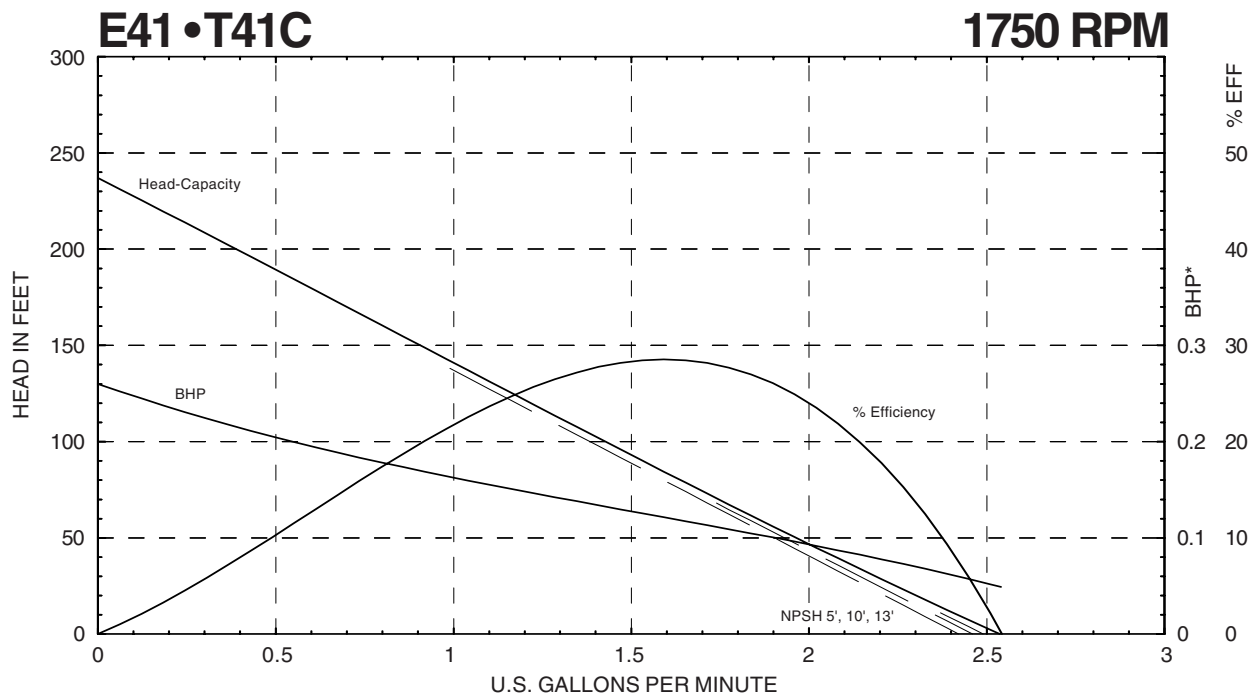

SERIES E41 • T41

Performance Curves

MTH PUMPS

401 West Main Street • Plano, IL 60545-1436
Phone: 630-552-4115 • Fax: 630-552-3688
URL: MTHPUMPS.COM
Email: SALES@MTHPUMPS.COM

* Horsepower data is valid for 1.0 specific gravity fluids only