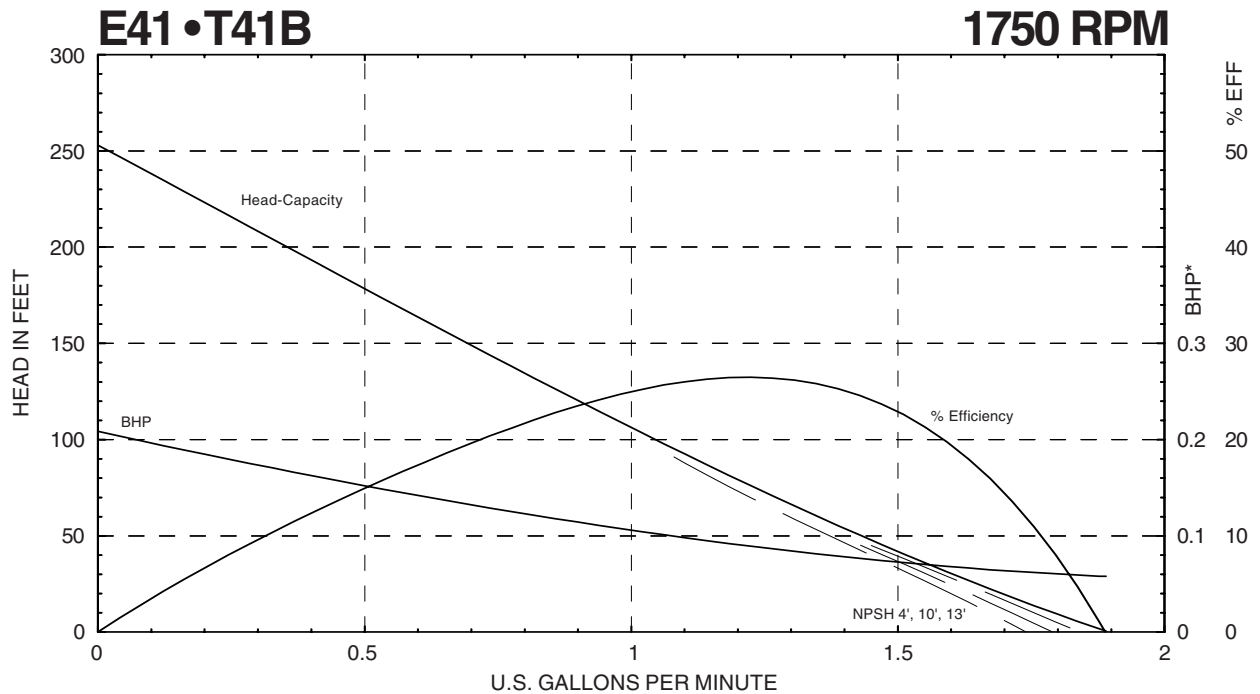

SERIES E41 • T41

Performance Curves

MTH PUMPS

401 West Main Street • Plano, IL 60545-1436
Phone: 630-552-4115 • Fax: 630-552-3688
URL: MTHPUMPS.COM
Email: SALES@MTHPUMPS.COM

* Horsepower data is valid for 1.0 specific gravity fluids only