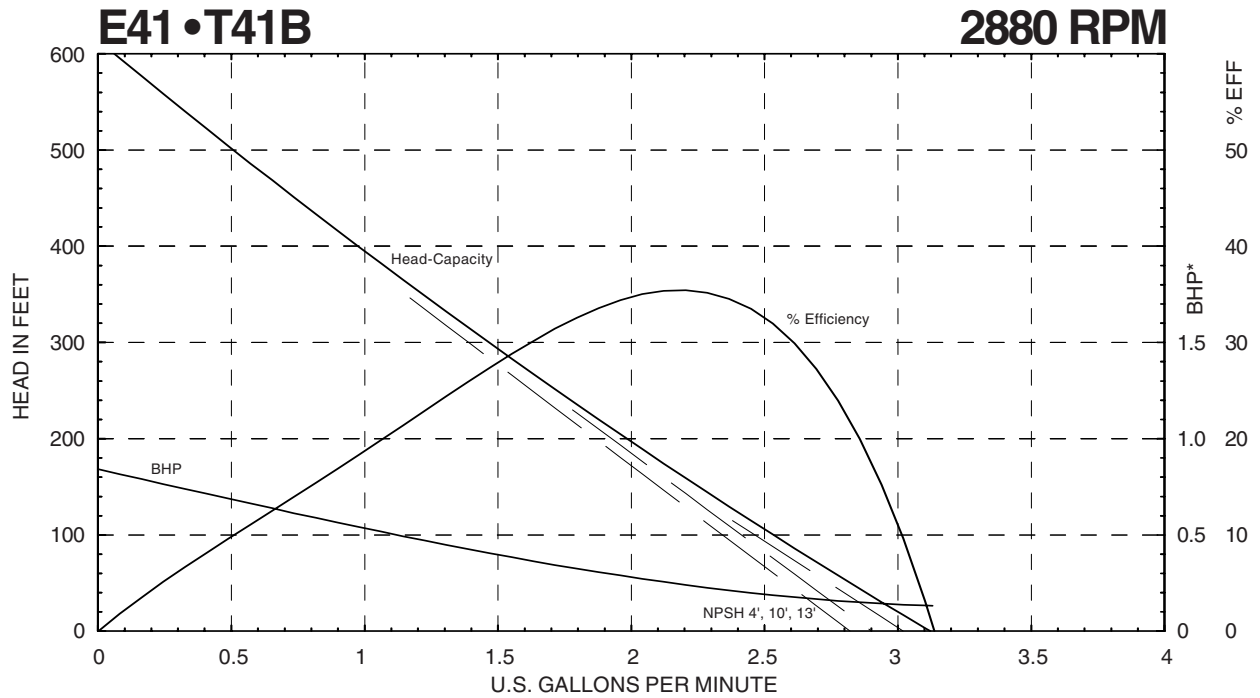

Performance Curves

MTH PUMPS

401 West Main Street • Plano, IL 60545-1436
Phone: 630-552-4115 • Fax: 630-552-3688
Email: SALES@MTHPUMPS.COM
<http://WWW.MTHPUMPS.COM>

* Horsepower data is valid for 1.0 specific gravity fluids only