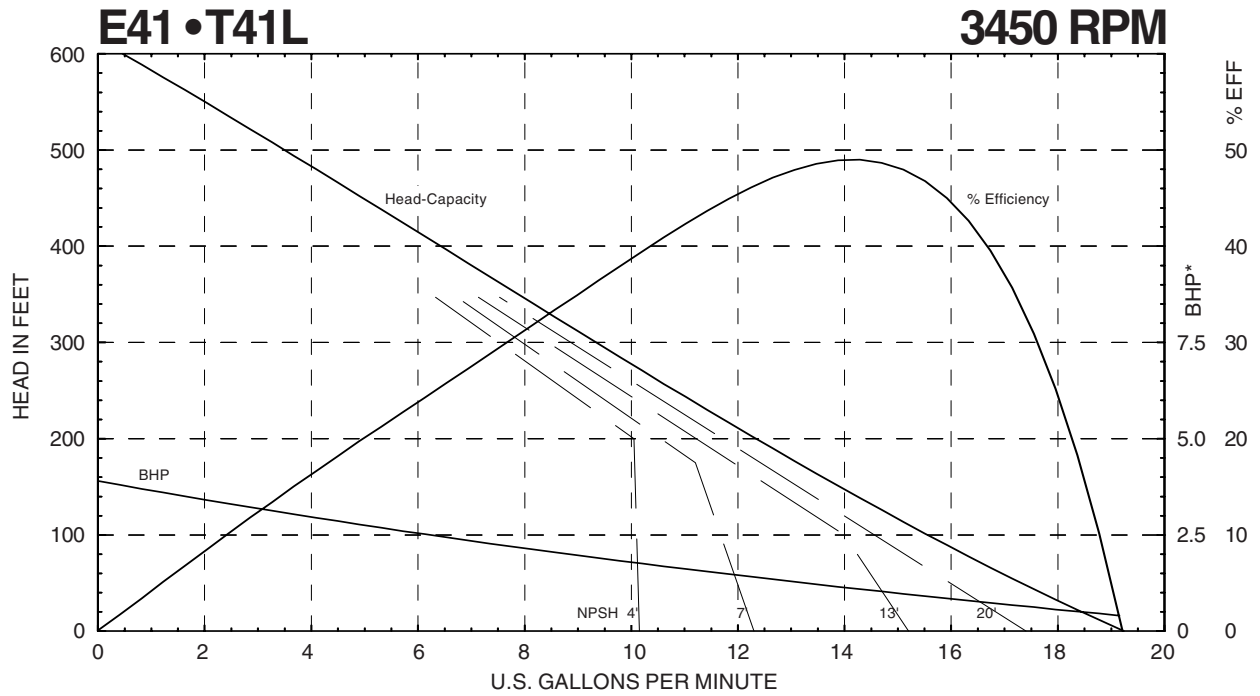

SERIES E41 • T41

Performance Curves

MTH PUMPS

401 West Main Street • Plano, IL 60545-1436
Phone: 630-552-4115 • Fax: 630-552-3688
URL: MTHPUMPS.COM
Email: SALES@MTHPUMPS.COM

* Horsepower data is valid for 1.0 specific gravity fluids only