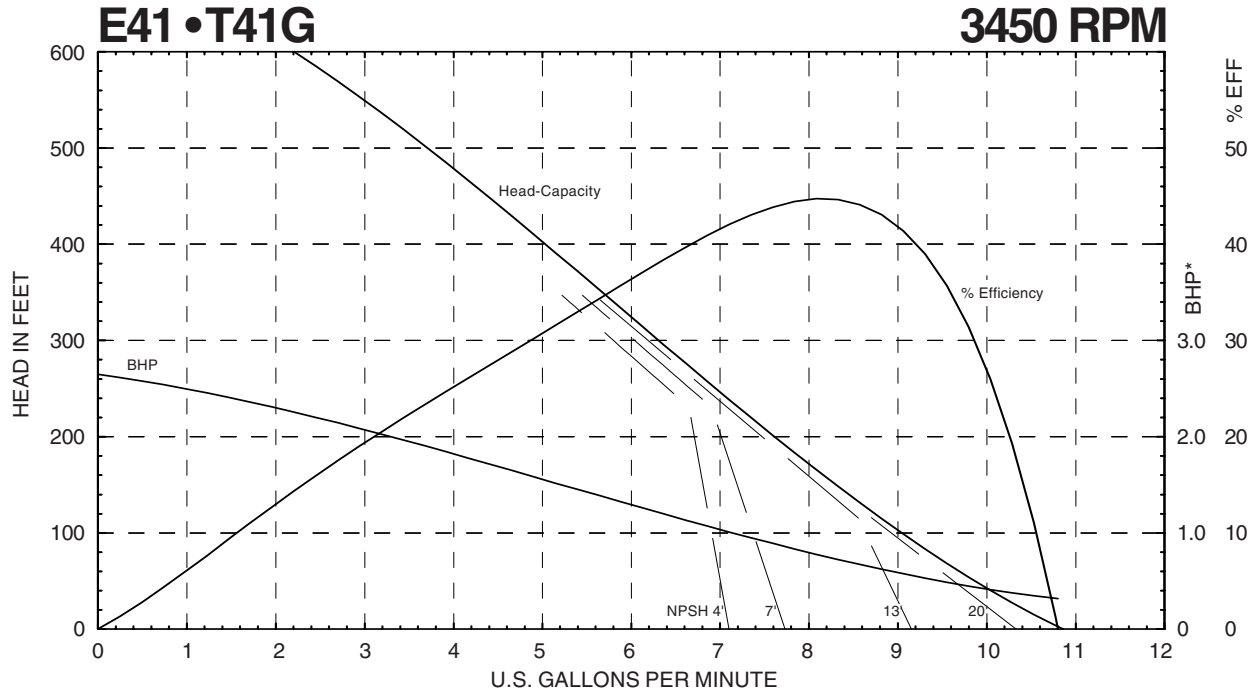

SERIES E41 • T41

Performance Curves

MTH PUMPS

401 West Main Street • Plano, IL 60545-1436
Phone: 630-552-4115 • Fax: 630-552-3688
URL: MTHPUMPS.COM
Email: SALES@MTHPUMPS.COM

* Horsepower data is valid for 1.0 specific gravity fluids only