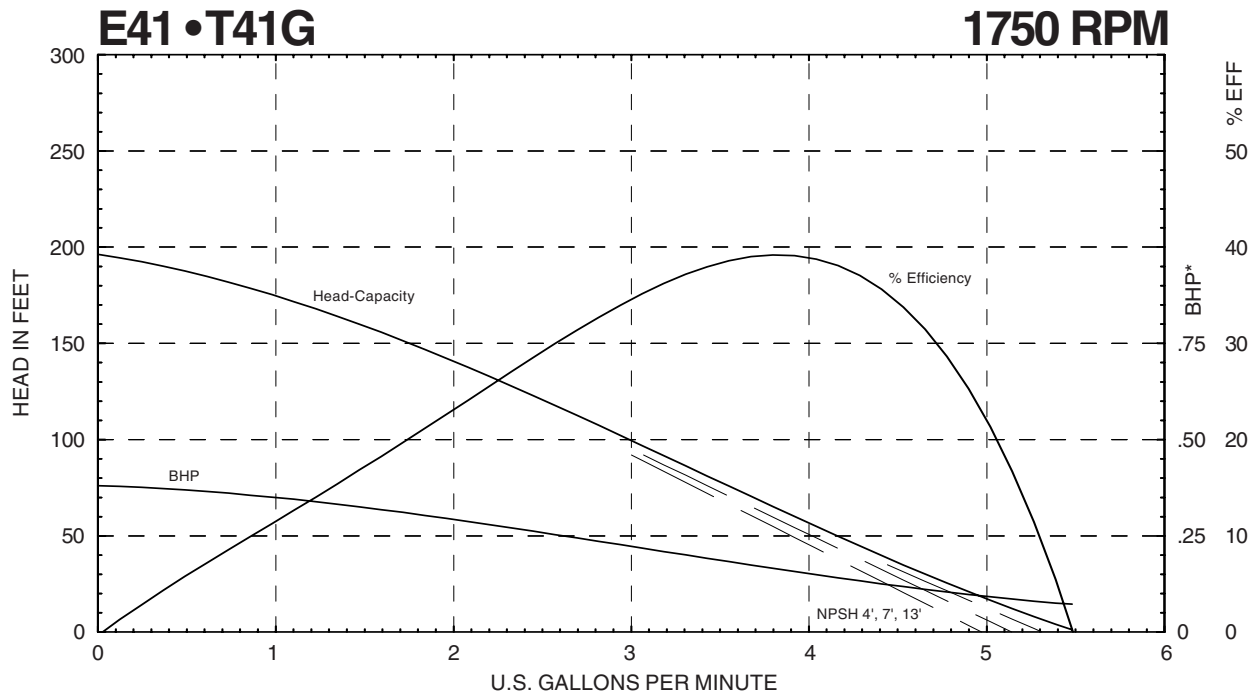

SERIES E41 • T41

Performance Curves

MTH PUMPS

401 West Main Street • Plano, IL 60545-1436
Phone: 630-552-4115 • Fax: 630-552-3688
URL: MTHPUMPS.COM
Email: SALES@MTHPUMPS.COM

* Horsepower data is valid for 1.0 specific gravity fluids only