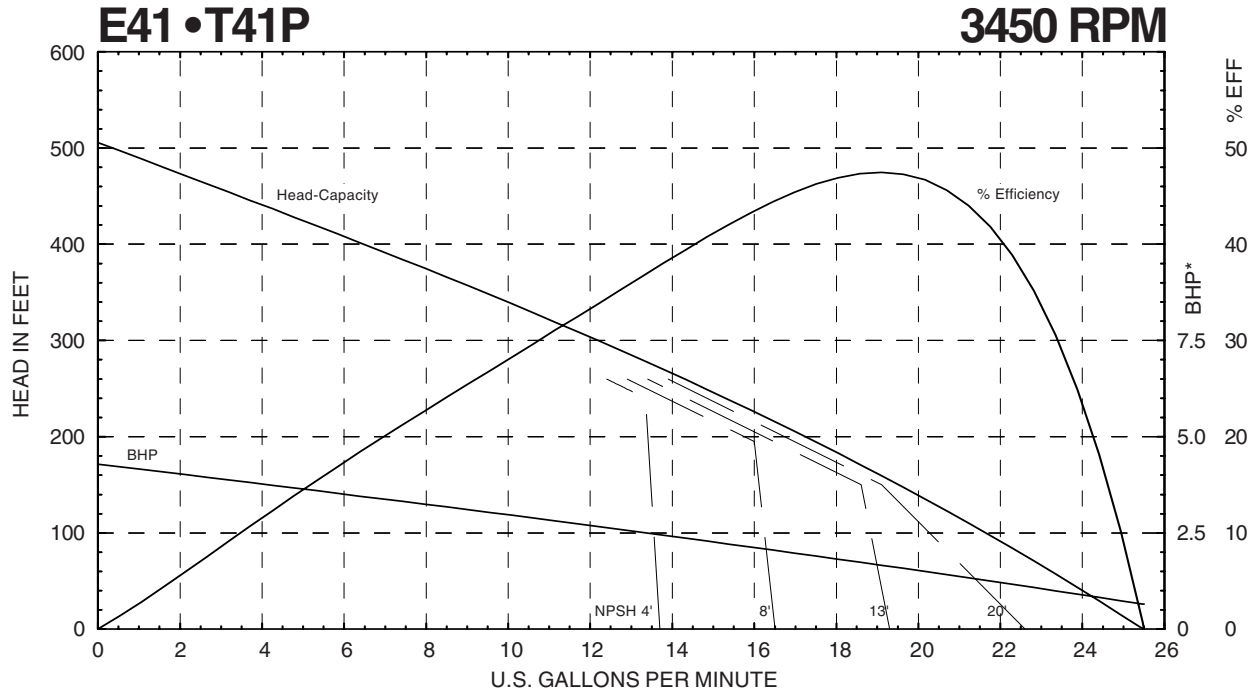

SERIES E41 • T41

Performance Curves

MTH PUMPS

401 West Main Street • Plano, IL 60545-1436
Phone: 630-552-4115 • Fax: 630-552-3688
URL: MTHPUMPS.COM
Email: SALES@MTHPUMPS.COM

* Horsepower data is valid for 1.0 specific gravity fluids only