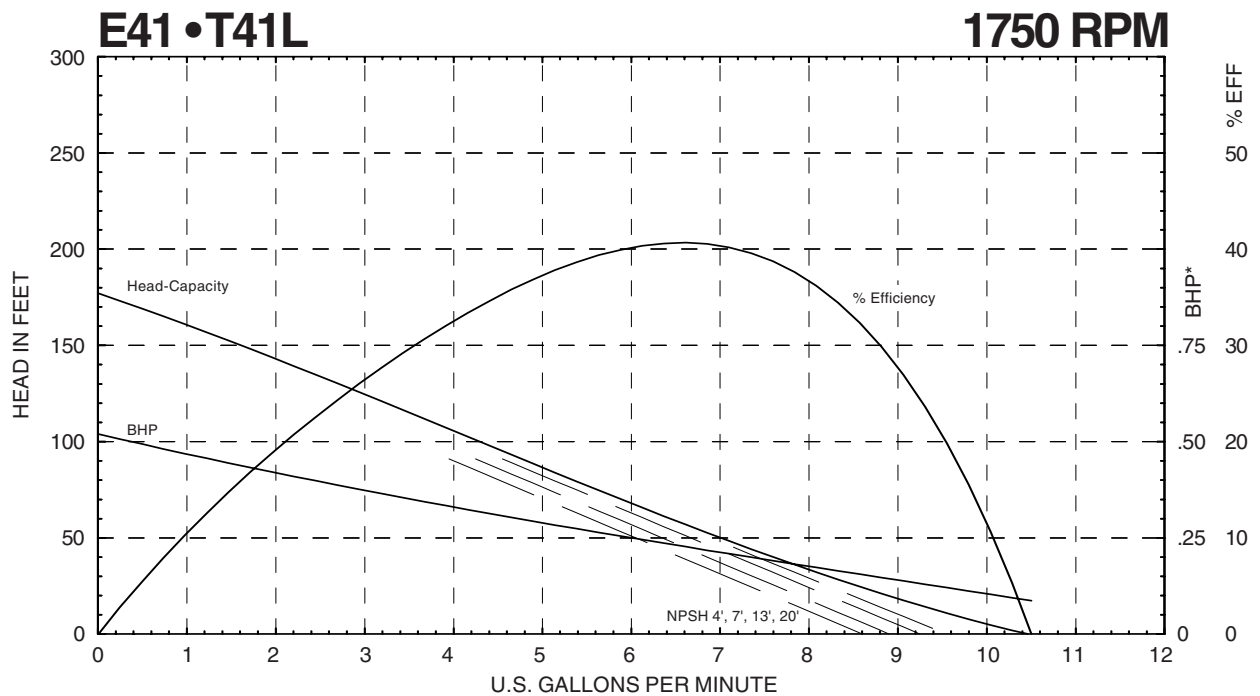

SERIES E41 • T41

Performance Curves

MTH PUMPS

401 West Main Street • Plano, IL 60545-1436
Phone: 630-552-4115 • Fax: 630-552-3688
URL: MTHPUMPS.COM
Email: SALES@MTHPUMPS.COM

* Horsepower data is valid for 1.0 specific gravity fluids only