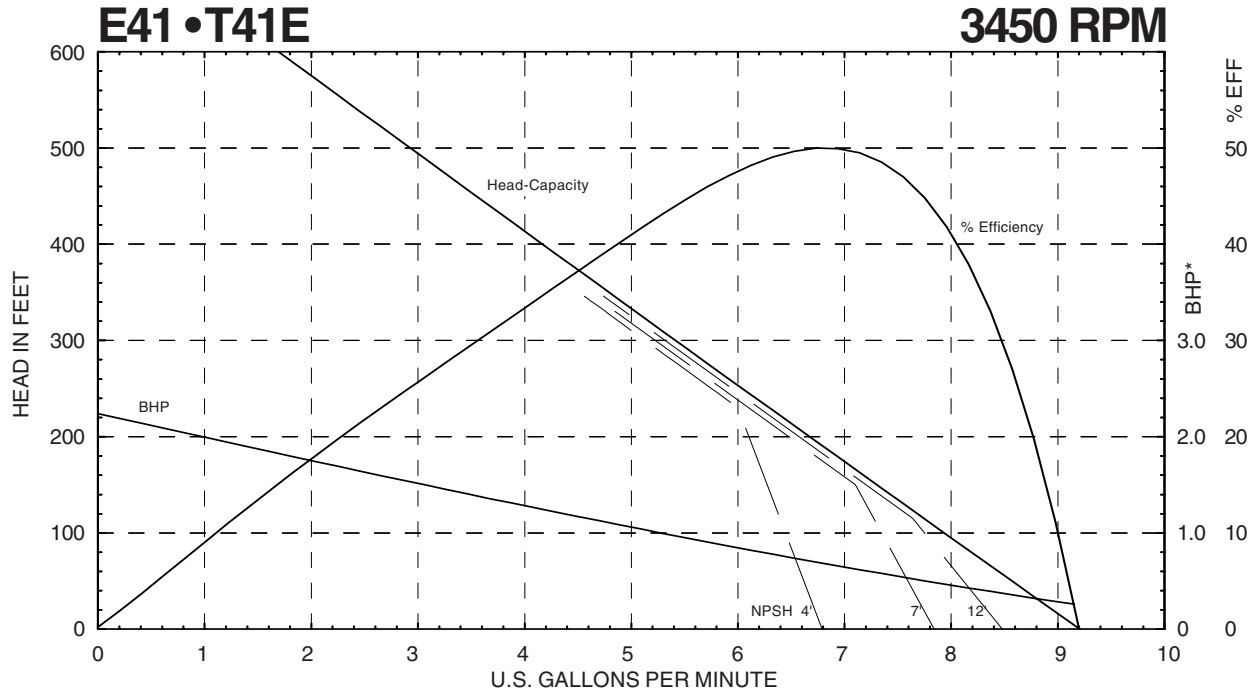

SERIES E41 • T41

Performance Curves

MTH PUMPS

401 West Main Street • Plano, IL 60545-1436
Phone: 630-552-4115 • Fax: 630-552-3688
URL: MTHPUMPS.COM
Email: SALES@MTHPUMPS.COM

* Horsepower data is valid for 1.0 specific gravity fluids only